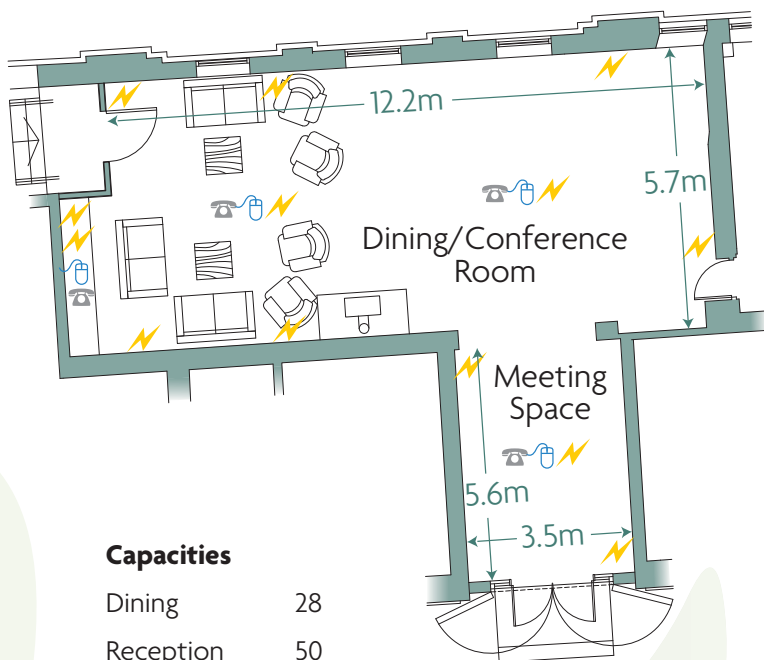

castle barn

Capacities

Theatre	100
Dining	150
Banquet	60
Cabaret	150
Reception	300

Ceiling height 3.62m

Door measurements

Height	2.38m
Width	2.13m

Please note: All measurements are approximate.

-  Network points
-  Plug sockets
-  TV / HDMI point

garden room

Capacities

Reception	140
Theatre	140
Reception Room	40
Garden Room	100

Ceiling height 3.5m

Door measurements

Height	2m
Width	1.93m

Please note: All measurements are approximate.

 Network points

 Plug sockets

 TV / HDMI point

stables lodge

Capacities

Dining	28
Reception	50

Ceiling height 3.2m

Door measurements

Heights	2 / 2.10m
Widths	1.2 / 1.64m

Capacities

Meeting	20
---------	----

Ceiling height 2.5m

Door measurements

Heights	1.95 / 2.18m
Widths	0.84 / 2.16m

Please note: All measurements are approximate.

-  Telephone points
-  Network points
-  Plug sockets