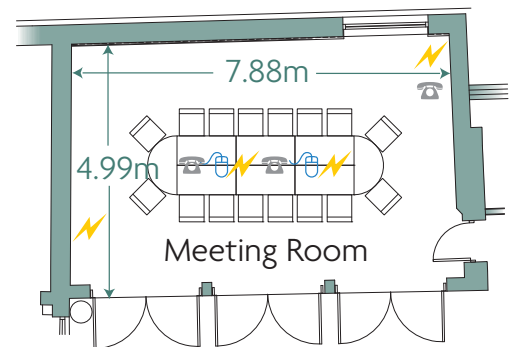

castle barn

Capacities

Theatre	100
Dining	150
Banquet	60
Cabaret	150
Reception	300

Ceiling height 3.62m

Door measurements

Height	2.38m
Width	2.13m

Please note: All measurements are approximate.

-  Network points
-  Plug sockets
-  TV / HDMI point

garden room

Capacities

Reception	140
Theatre	140
Reception Room	40
Garden Room	100

Ceiling height 3.5m

Door measurements

Height	2m
Width	1.93m

Please note: All measurements are approximate.

 Network points

 Plug sockets

 TV / HDMI point

stables lodge

Capacities

Dining	28
Reception	50

Ceiling height 3.2m

Door measurements

Heights	2 / 2.10m
Widths	1.2 / 1.64m

Capacities

Meeting	20
---------	----

Ceiling height 2.5m

Door measurements

Heights	1.95 / 2.18m
Widths	0.84 / 2.16m

Please note: All measurements are approximate.

-  Telephone points
-  Network points
-  Plug sockets