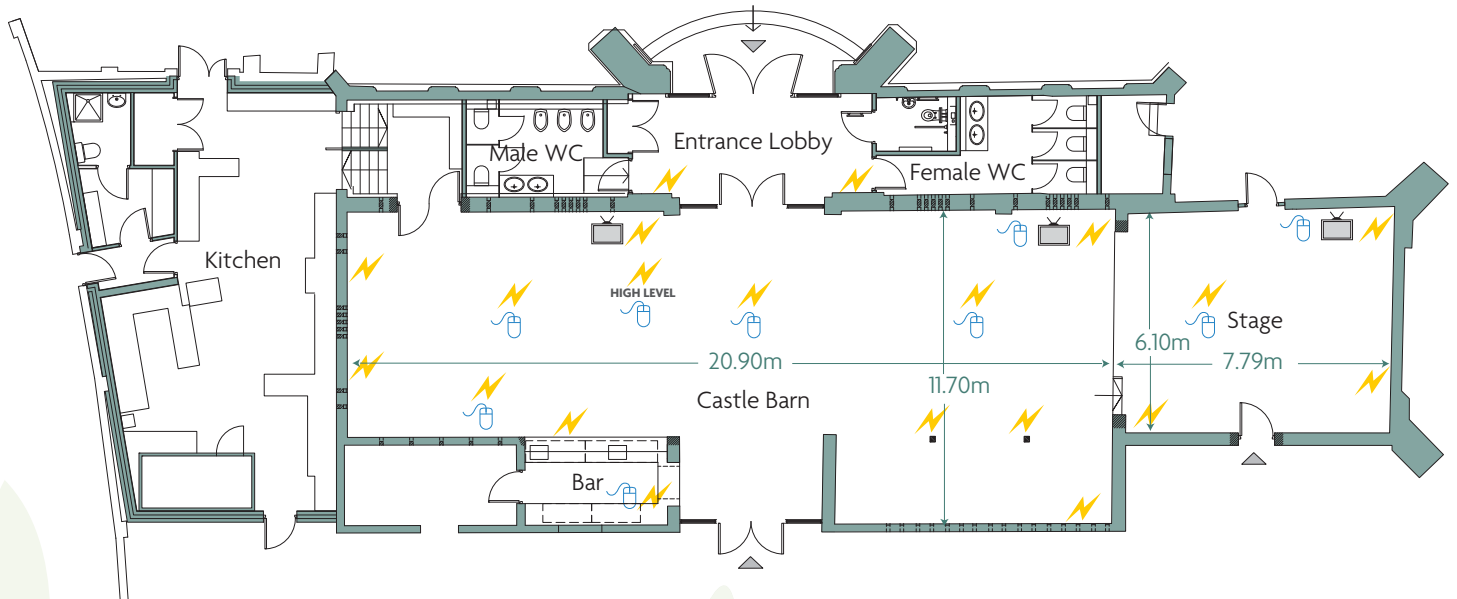

castle barn

Capacities

Theatre	100
Dining	150
Banquet	60
Cabaret	150
Reception	300

Ceiling height 3.62m

Door measurements

Height	2.38m
Width	2.13m

Please note: All measurements are approximate.

-  Network points
-  Plug sockets
-  TV / HDMI point

garden room

Capacities

Reception	140
Theatre	140
Reception Room	40
Garden Room	100

Ceiling height 3.5m

Door measurements

Height	2m
Width	1.93m

Please note: All measurements are approximate.

 Network points

 Plug sockets

 TV / HDMI point

stables lodge

Capacities

Dining	28
Reception	50

Ceiling height 3.2m

Door measurements

Heights	2 / 2.10m
Widths	1.2 / 1.64m

Capacities

Meeting	20
---------	----

Ceiling height 2.5m

Door measurements

Heights	1.95 / 2.18m
Widths	0.84 / 2.16m

Please note: All measurements are approximate.

-  Telephone points
-  Network points
-  Plug sockets