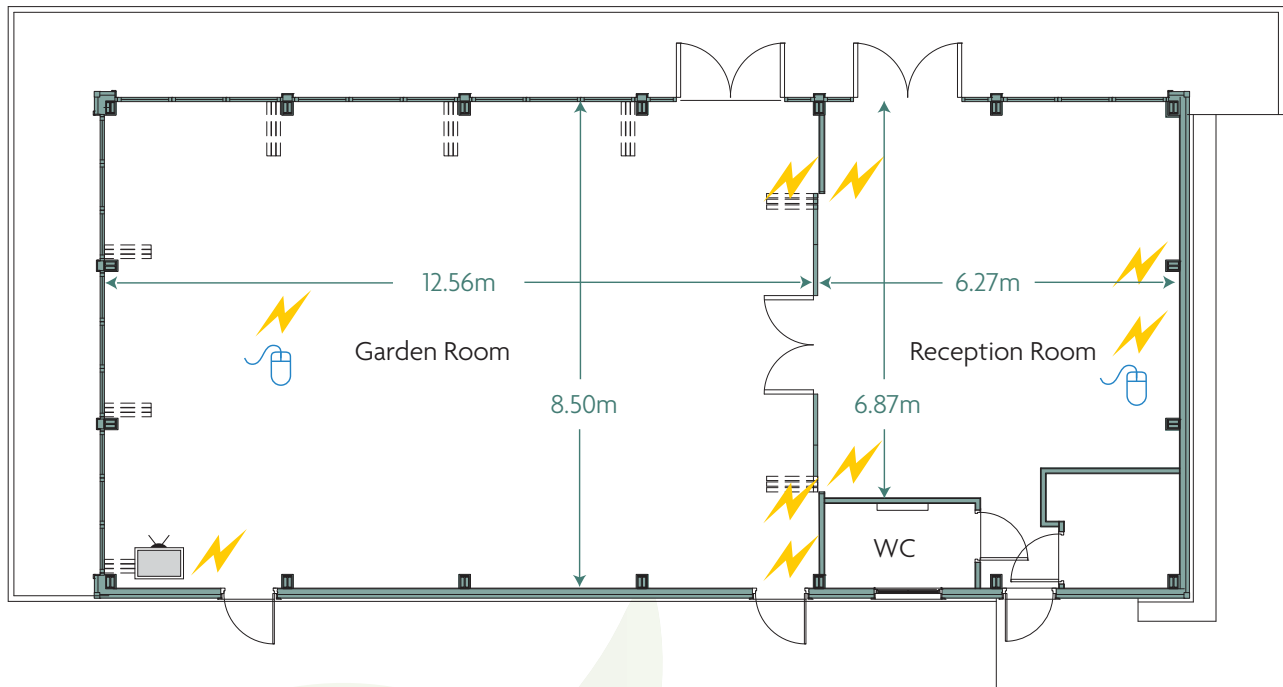

castle barn

Capacities

Theatre	100
Dining	150
Banquet	60
Cabaret	150
Reception	300

Ceiling height 3.62m

Door measurements

Height	2.38m
Width	2.13m

Please note: All measurements are approximate.

-  Network points
-  Plug sockets
-  TV / HDMI point

garden room

Capacities

Reception	140
Theatre	140
Reception Room	40
Garden Room	100

Ceiling height 3.5m

Door measurements

Height	2m
Width	1.93m

Please note: All measurements are approximate.

 Network points

 Plug sockets

 TV / HDMI point

stables lodge

Capacities

Dining	28
Reception	50

Ceiling height 3.2m

Door measurements

Heights	2 / 2.10m
Widths	1.2 / 1.64m

Capacities

Meeting	20
---------	----

Ceiling height 2.5m

Door measurements

Heights	1.95 / 2.18m
Widths	0.84 / 2.16m

Please note: All measurements are approximate.

-  Telephone points
-  Network points
-  Plug sockets