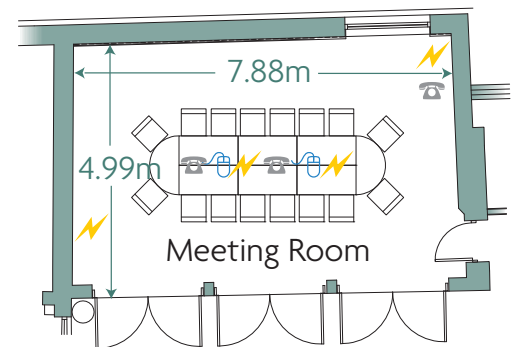

castle barn

Capacities

Theatre	100
Dining	150
Banquet	60
Cabaret	150
Reception	300

Ceiling height 3.62m

Door measurements

Height	2.38m
Width	2.13m

Please note: All measurements are approximate.

-  Network points
-  Plug sockets
-  TV / HDMI point

garden room

Capacities

Reception	140
Theatre	140
Reception Room	40
Garden Room	100

Ceiling height 3.5m

Door measurements

Height	2m
Width	1.93m

Please note: All measurements are approximate.

 Network points

 Plug sockets

 TV / HDMI point

stables lodge

Capacities

Dining	28
Reception	50

Ceiling height 3.2m

Door measurements

Heights	2 / 2.10m
Widths	1.2 / 1.64m

Capacities

Meeting	20
---------	----

Ceiling height 2.5m

Door measurements

Heights	1.95 / 2.18m
Widths	0.84 / 2.16m

Please note: All measurements are approximate.

-  Telephone points
-  Network points
-  Plug sockets