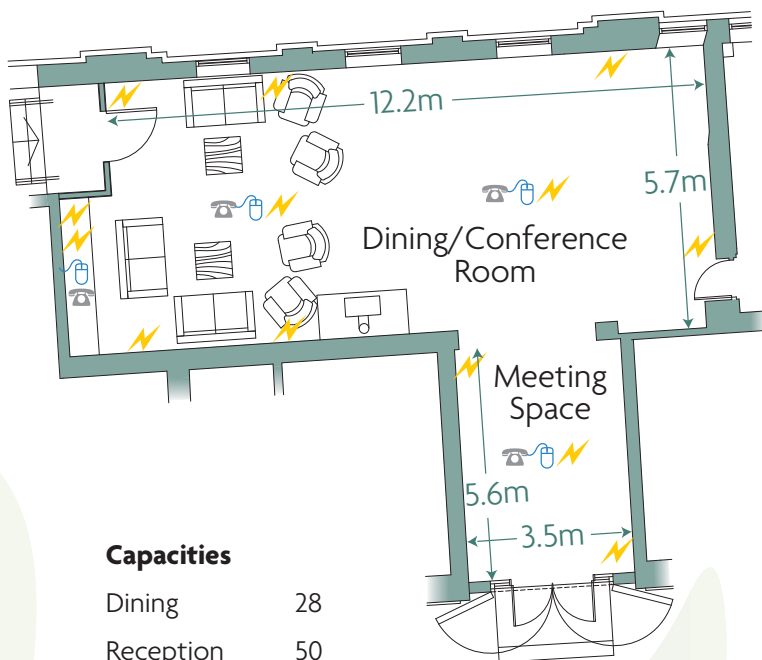

castle barn

Capacities

Theatre	100
Dining	150
Banquet	60
Cabaret	150
Reception	300

Ceiling height 3.62m

Door measurements

Height	2.38m
Width	2.13m

Please note: All measurements are approximate.

-  Network points
-  Plug sockets
-  TV / HDMI point

garden room

Capacities

Reception	140
Theatre	140
Reception Room	40
Garden Room	100

Ceiling height 3.5m

Door measurements

Height	2m
Width	1.93m

Please note: All measurements are approximate.

 Network points

 Plug sockets

 TV / HDMI point

stables lodge

Capacities

Dining	28
Reception	50

Ceiling height 3.2m

Door measurements

Heights	2 / 2.10m
Widths	1.2 / 1.64m

Capacities

Meeting	20
---------	----

Ceiling height 2.5m

Door measurements

Heights	1.95 / 2.18m
Widths	0.84 / 2.16m

Please note: All measurements are approximate.

-  Telephone points
-  Network points
-  Plug sockets