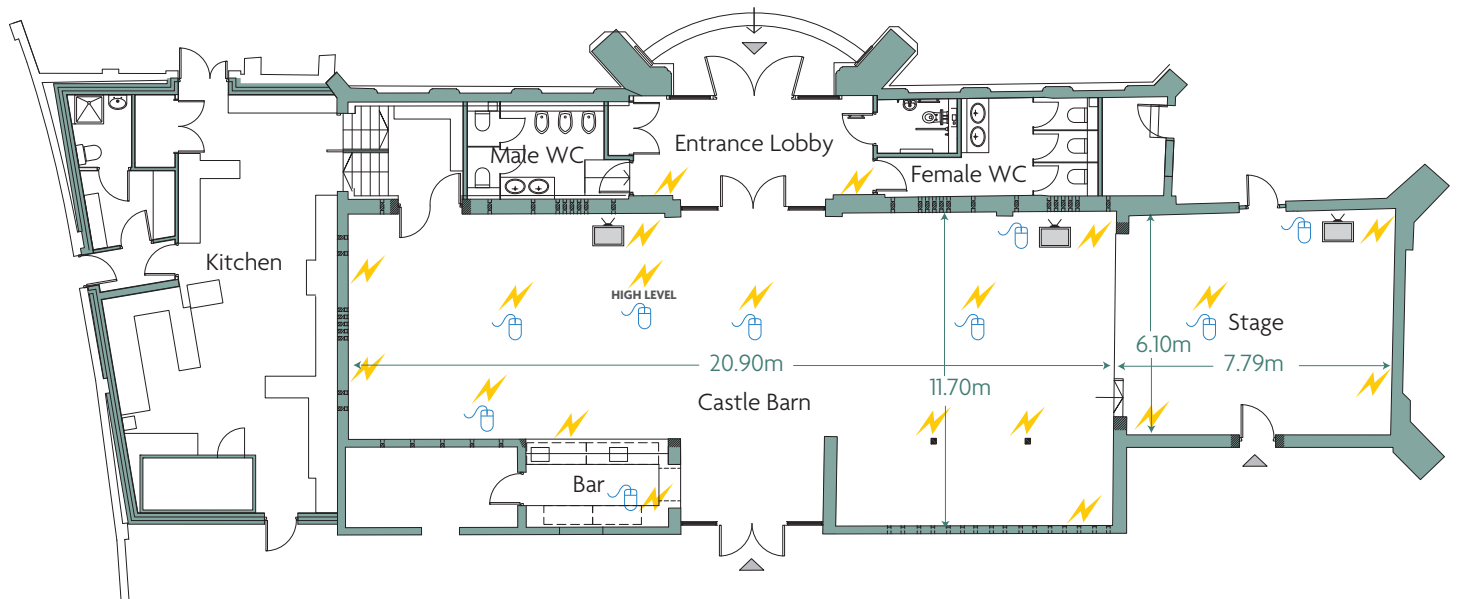

# castle barn

## Capacities

Theatre	100
Dining	150
Banquet	60
Cabaret	150
Reception	300

**Ceiling height** 3.62m

**Floor loading** 5kN/m<sup>2</sup>

## Door measurements

Height 2.38m

Width 2.13m

 Network points

 Plug sockets

 TV / HDMI point

**Please note:** All measurements are approximate.