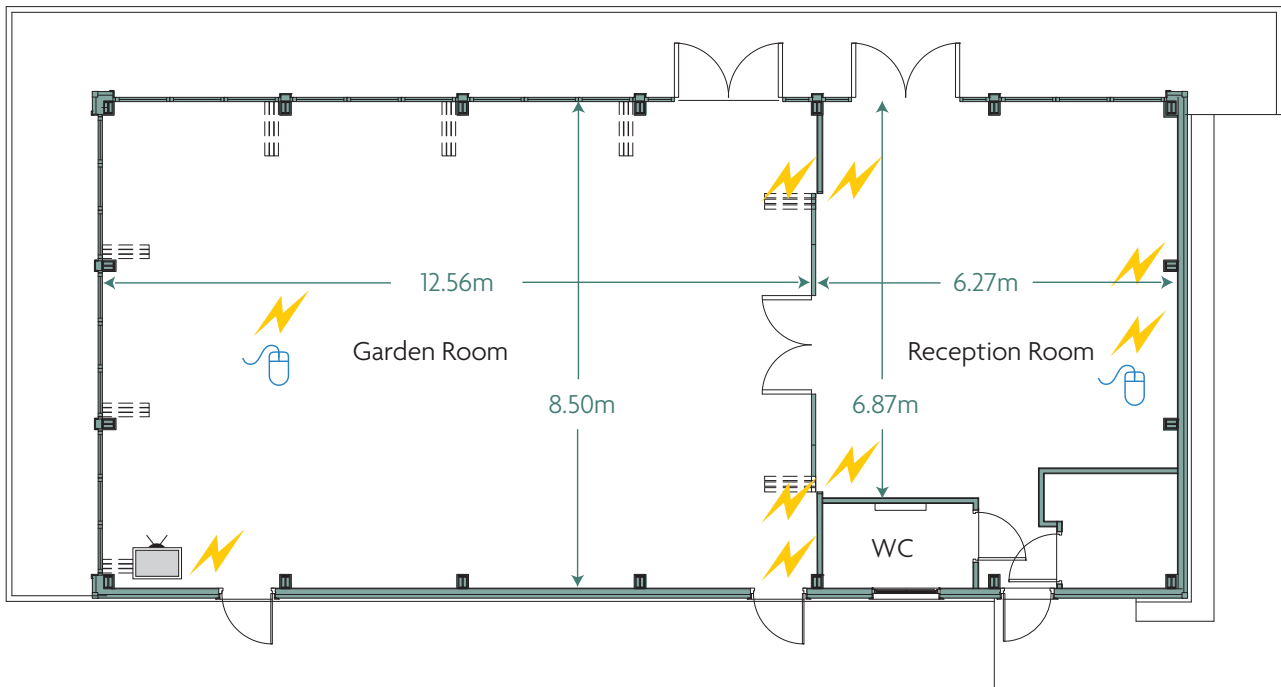

garden room

Capacities

Reception	140
Theatre	140
Reception Room	40
Garden Room	100

Ceiling height 3.5m

Floor loading 5kN/m²

Door measurements

Height	2m
Width	1.93m

 Network points

 Plug sockets

 TV / HDMI point

Please note: All measurements are approximate.